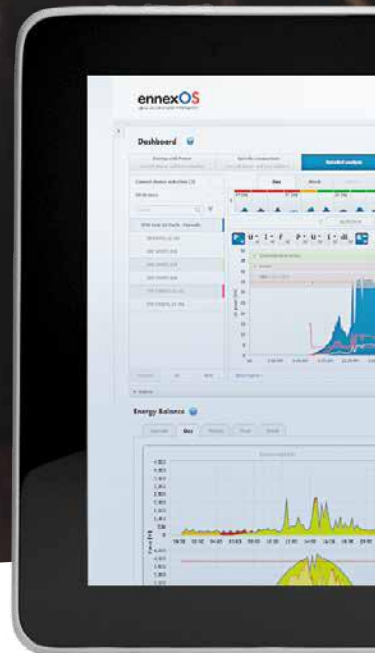

Attractive SMA services for 100% peace of mind

SMA SMART CONNECTED – Automatic inverter monitoring for free

All SMA inverters meet the highest quality standards. In the unlikely event of a fault, this service offers you 100% peace of mind.

- Automatic inverter monitoring
- Proactive communication in case of malfunction
- Automatic replacement service
- Compensation if the replacement device is not delivered within 3 days

Optimum protection of your PV system with the SMA warranty program

Up to 5, 10, 15 or 20 years of extended warranty from commissioning with flexible warranty concepts from SMA.

SUNNY PLACES and SUNNY PORTAL help you keep constant track of your PV system

With the Sunny Places monitoring tool, you can access all the important data of their PV system, anytime and anywhere. In addition, Sunny Portal – the world's largest PV monitoring portal – provides installers with comprehensive analysis options:

- Energy management and monitoring at the module level
- Detailed display of the energy flows in the household
- Detailed information on energy production, consumption and saving
- Fast diagnosis with access to measured values and event memory

Solar systems perfectly planned with SUNNY DESIGN

With this powerful tool from SMA, installers can plan your solar system in the shortest possible time – tailored to your individual requirements. There is no reason to wait.

ADVANCED
tools